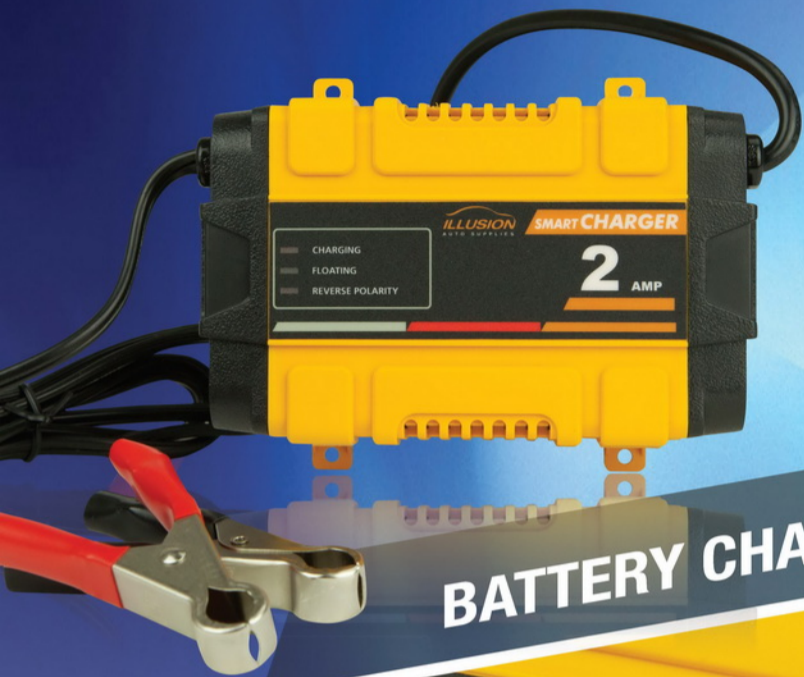

ILLUSION

AUTO SUPPLIES

THE PERFECT
TOOL TO
MAINTAIN YOUR
AUTOMOTIVE
BATTERY.

BATTERY CHARGER 2AMP

THE SMART
CHARGER
CHARGES YOUR
BATTERIES
FASTER AND
SAFER-BY
OFFERING FULL
OVERCHARGE
PROTECTION.

BATTERY CHARGER 12AMP