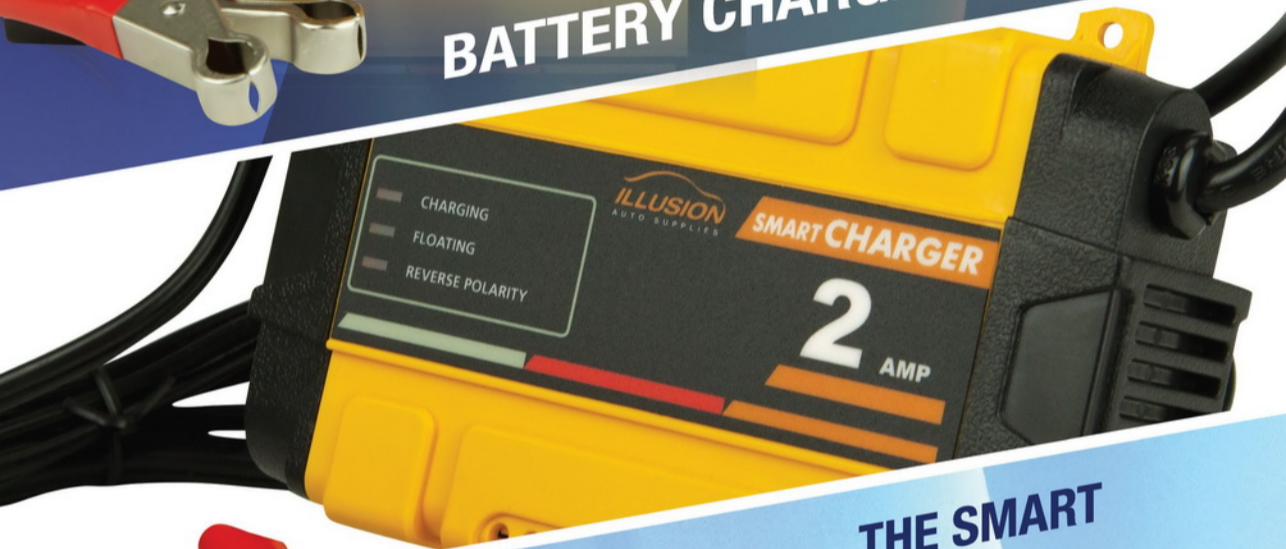

ILLUSION

AUTO SUPPLIES

THE PERFECT
TOOL TO
MAINTAIN YOUR
AUTOMOTIVE
BATTERY.

BATTERY CHARGER 2AMP

THE SMART
CHARGER
CHARGES YOUR
BATTERIES
FASTER AND
SAFER-BY
OFFERING FULL
OVERCHARGE
PROTECTION.

BATTERY CHARGER 12AMP